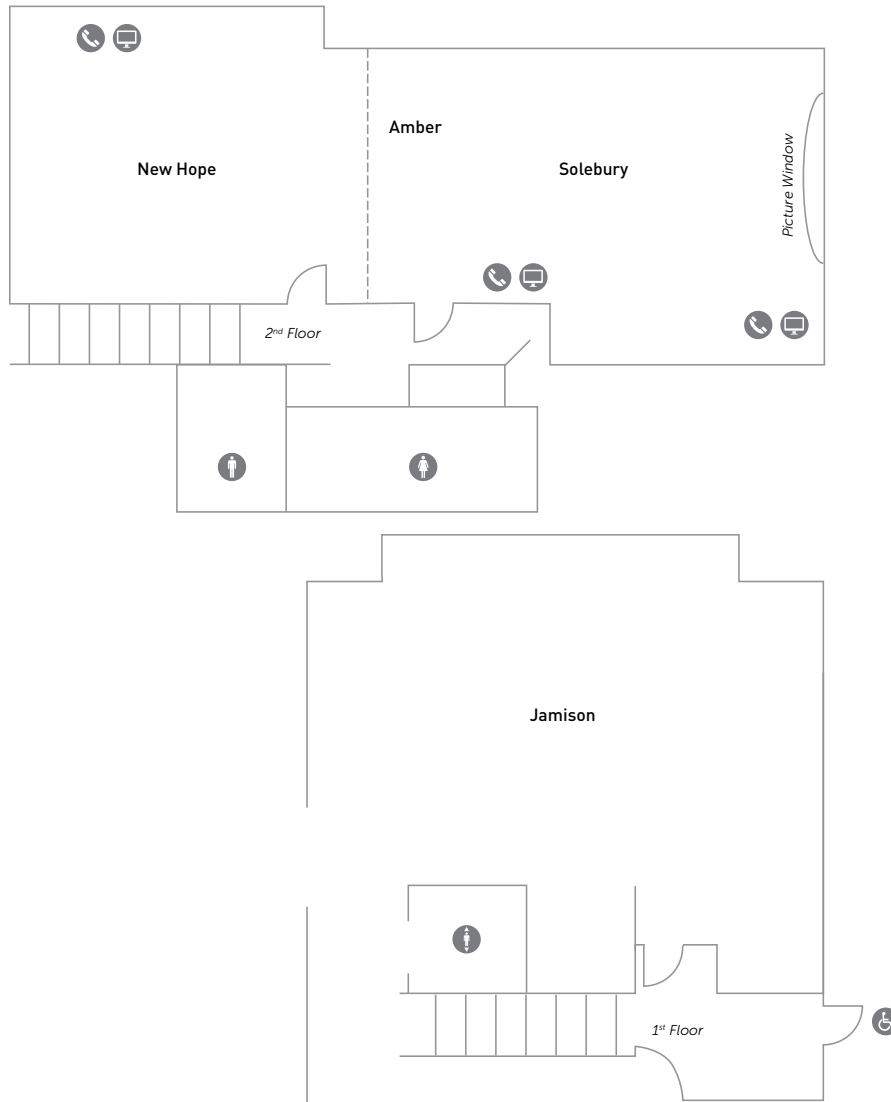

THE AMBER

at *Peddler's Village*

CONFERENCE & EVENT SPACE

Name of Room	Room Size	Buffet Style	Sitdown Style	Theatre Style	U-Shape Style	Conference Style	Classroom Style	Squ. Feet	Ceiling Height
Amber	52' x 22'	Seats 50	Seats 70	Seats 110	Seats 24	Seats 30	Seats 36	1,144	8.5'
Solebury	31' x 22'	Seats 30	Seats 40	Seats 70	Seats 24	Seats 30	Seats 24	682	8.5'
New Hope	21' x 19'	Seats 20	Seats 24	Seats 40	-	Seats 20	-	399	8.5'
Jamison	21' x 26'	Seats 40	Seats 50	-	-	Seats 15	-	670	7.5'